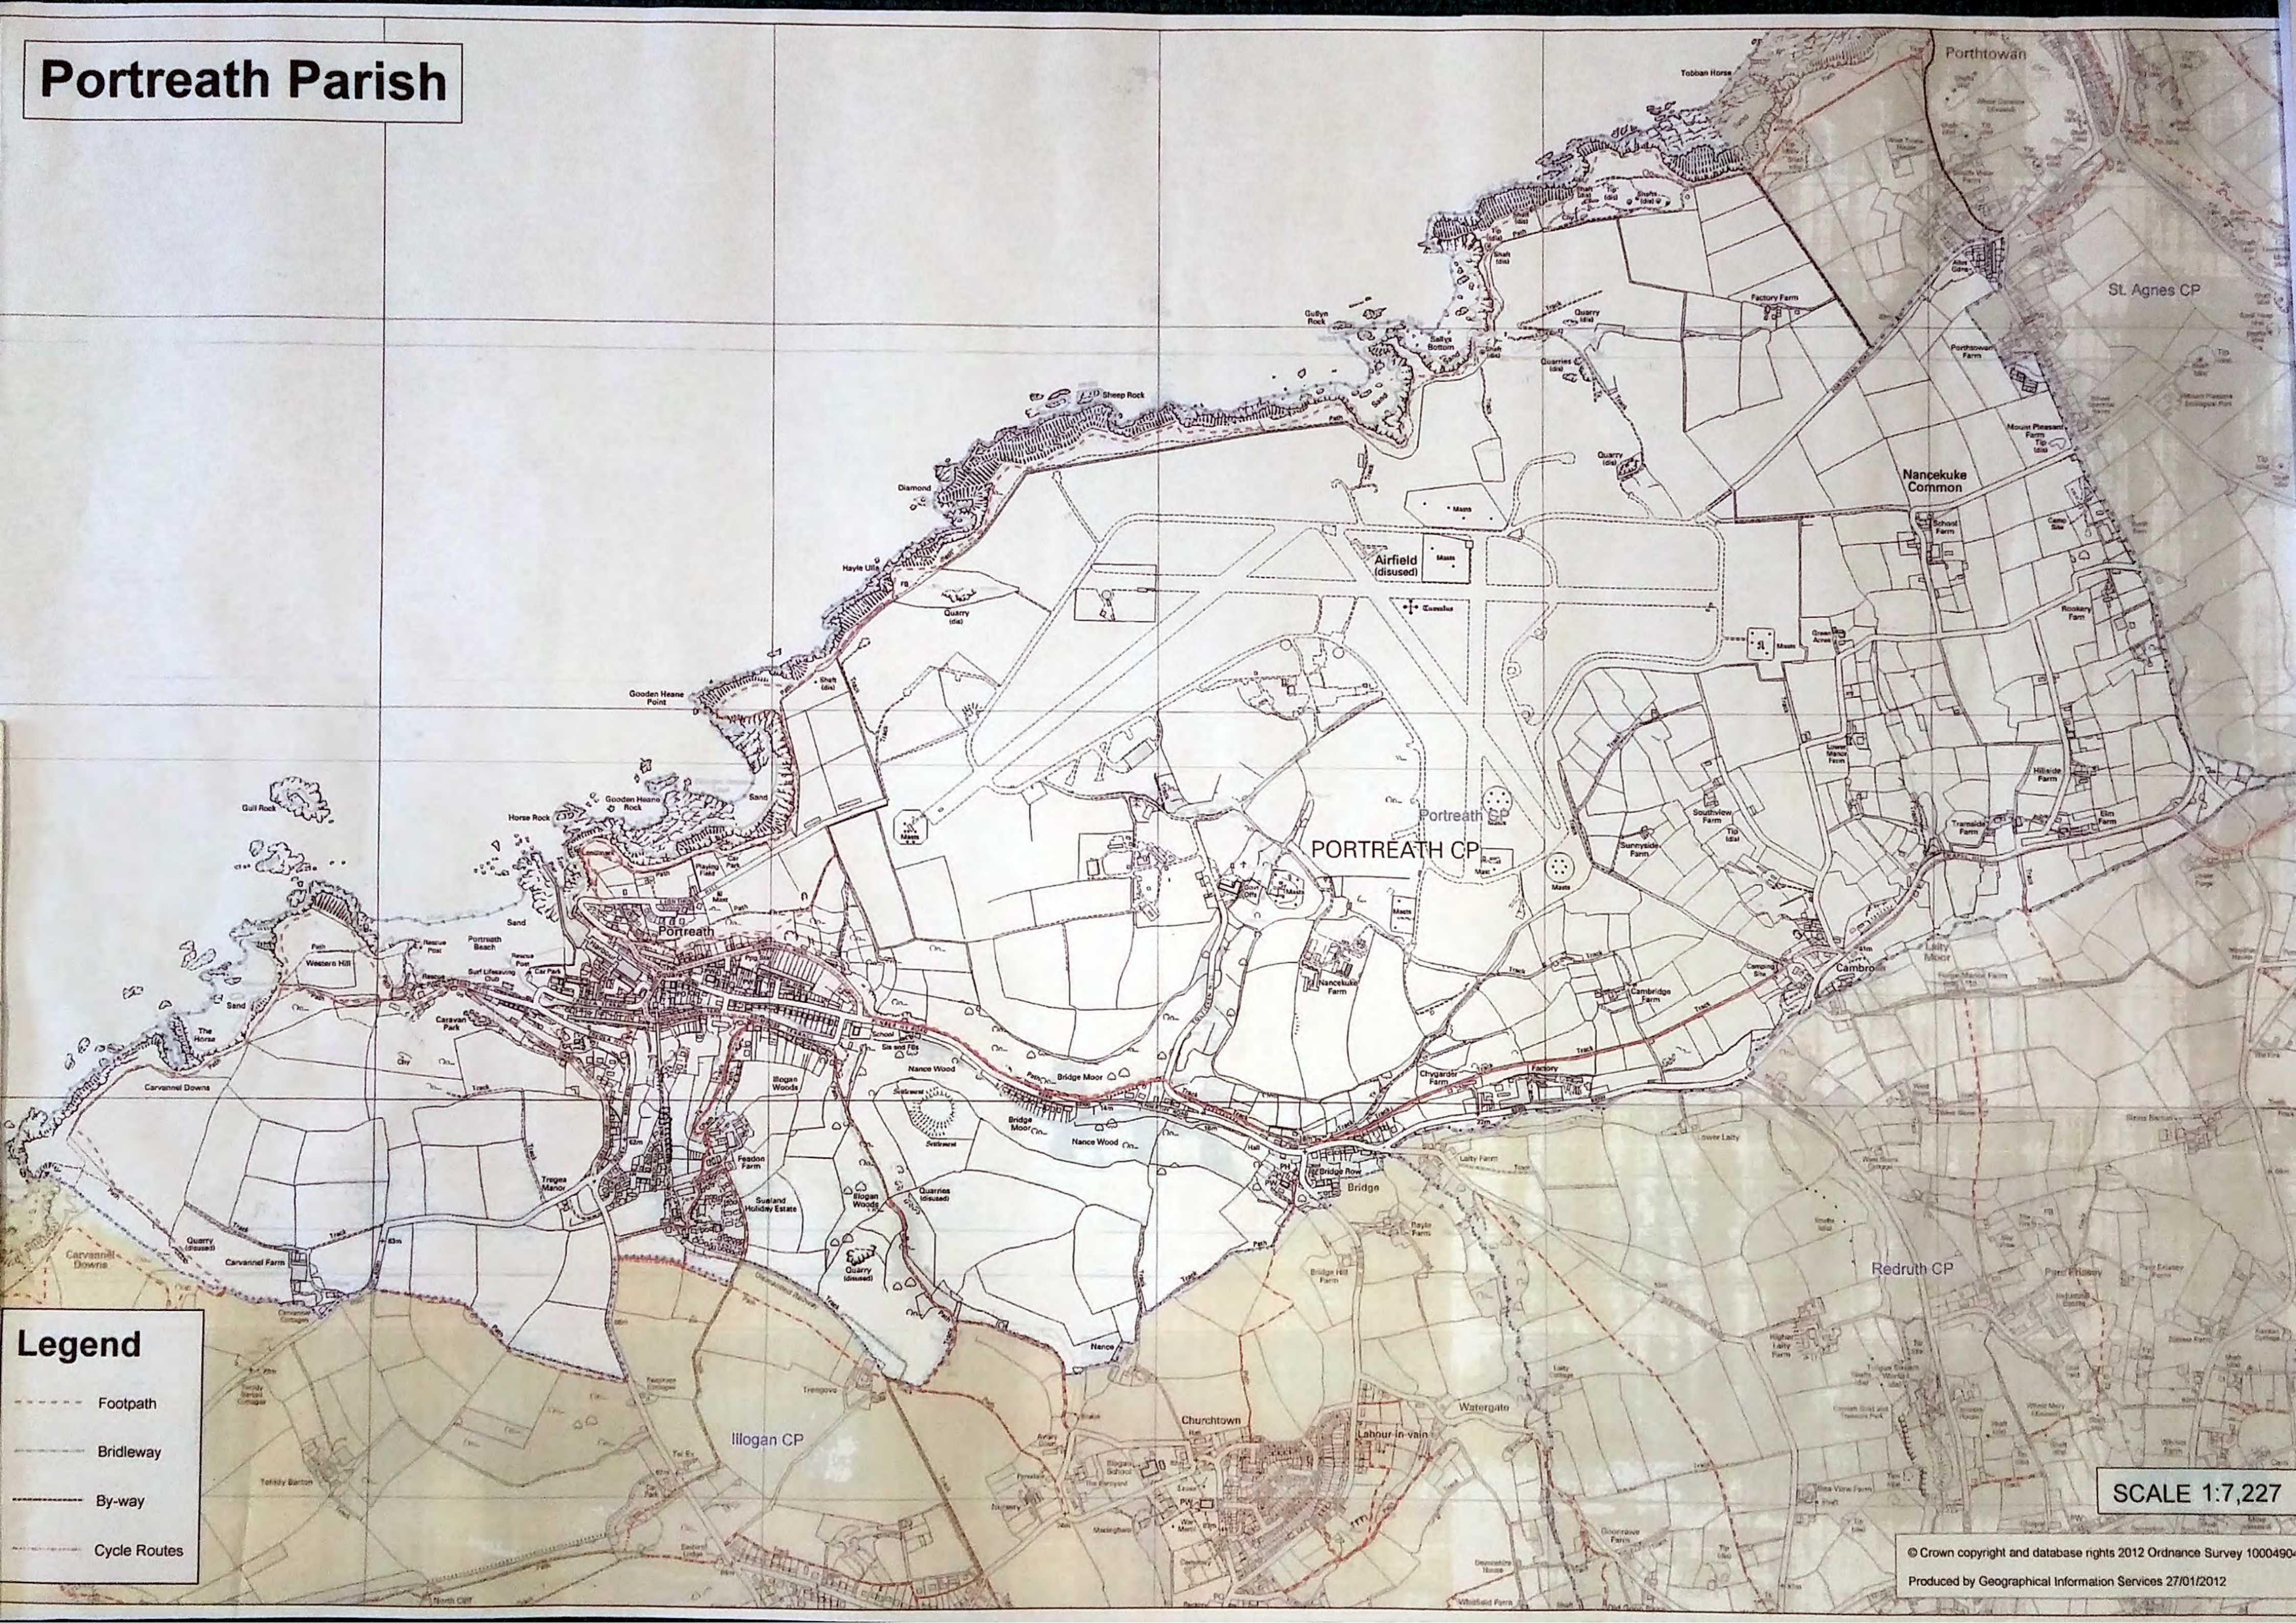

# Portreath Parish

## Legend

- Footpath
- Bridleway
- By-way
- Cycle Routes

SCALE 1:7,227